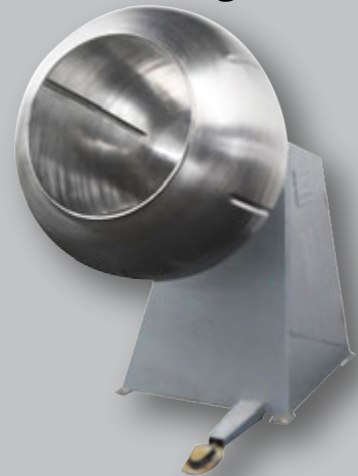

Chocolate Melters & Tanks

New Tinsley Design
Chocolate Tanks 100 to 10,000 lb Sizes

Candy & Bar Extruders/Formers

Sollich WE-400
Double Drum Former

Chocolate & Sugar Panning

New Stainless Steel Coating Pans
38", 42" & 48" Sizes