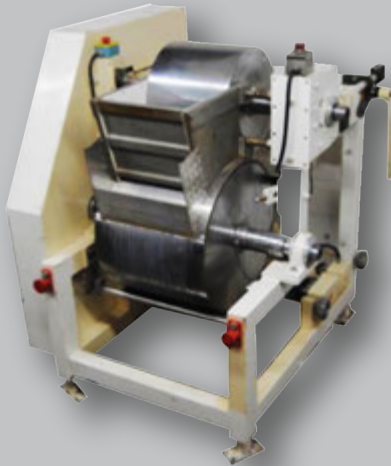

UNION

CONFECTIONERY MACHINERY

**New, Used & Rebuilt Confectionery
Processing & Packaging Machinery
Buying & Selling Used Machinery Since 1912**

www.unionmachinery.com

Enrobers & Cooling Tunnels

Sollich Model EMN-820 820 mm
Chocolate Enrober

Chocolate Melters & Tanks

New Tinsley Design
Chocolate Tanks 100 to 10,000 lb Sizes

Candy & Bar Extruders/Formers

Sollich WE-400
Double Drum Former

Chocolate & Sugar Panning

New Stainless Steel Coating Pans
38", 42" & 48" Sizes